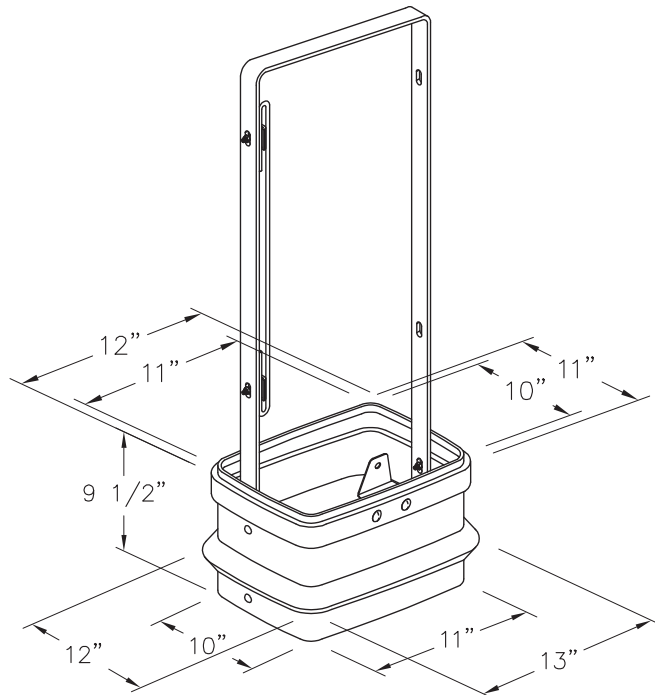

10" x 11" PEDESTAL ASSEMBLY

P6001205

ARMORCAST PRODUCTS COMPANY

DESCRIPTION	NOMINAL SIZE W x L x D	DOVE HEIGHT	ABOVE GRADE	SERIES PART NUMBER	APPROX. WEIGHT	PALLET QTY.
PEDESTAL	10 x 11 x 29	27	30	P6001205	16 lbs.	35