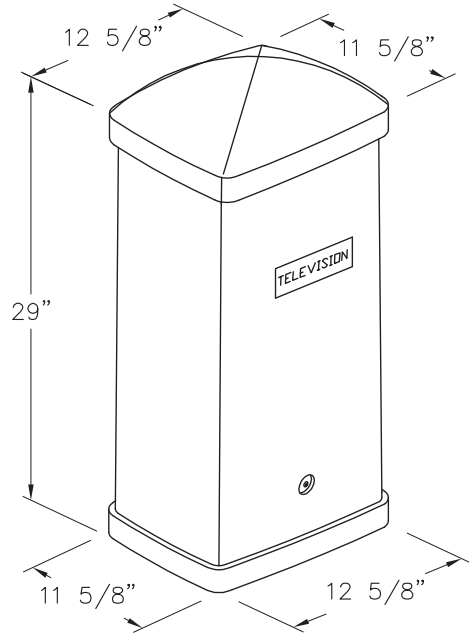

10" x 11" PEDESTAL ASSEMBLY

P6001205

ARMORCAST PRODUCTS COMPANY

DESCRIPTION	NOMINAL SIZE W x L x D	DOVE HEIGHT	ABOVE GRADE	SERIES PART NUMBER	APPROX. WEIGHT	PALLET QTY.
PEDESTAL	10 x 11 x 29	27	30	P6001205	16 lbs.	35