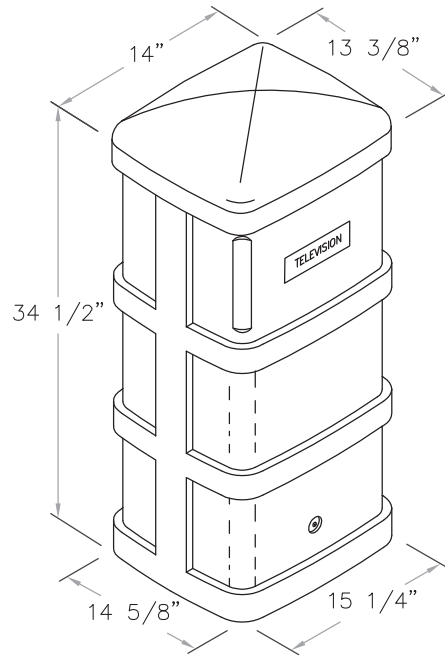

14" x 12" PEDESTAL ASSEMBLY

P6001210

ARMORCAST PRODUCTS COMPANY

DESCRIPTION	NOMINAL SIZE W x L x D	DOVE HEIGHT	ABOVE GRADE	SERIES PART NUMBER	APPROX. WEIGHT	PALLET QTY.
PEDESTAL	14 x 12 x 32	32	36	P6001210	25 lbs.	10