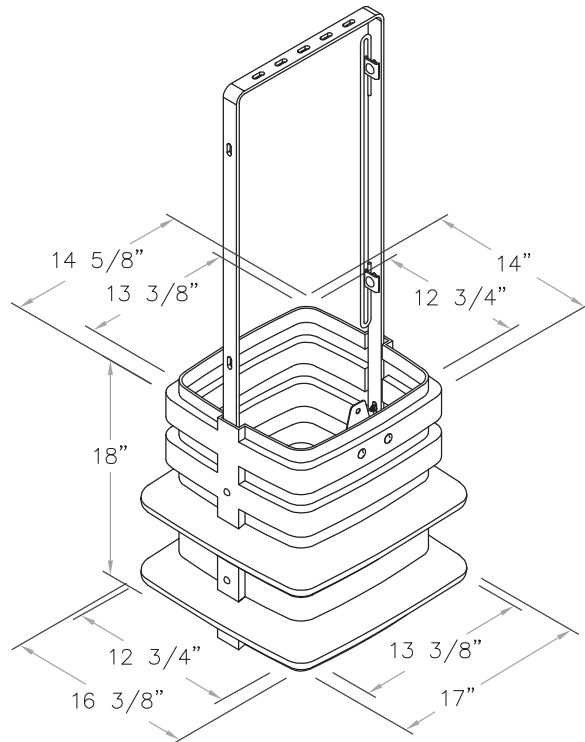

14" x 12" PEDESTAL ASSEMBLY

P6001210

ARMORCAST PRODUCTS COMPANY

DESCRIPTION	NOMINAL SIZE W x L x D	DOVE HEIGHT	ABOVE GRADE	SERIES PART NUMBER	APPROX. WEIGHT	PALLET QTY.
PEDESTAL	14 x 12 x 32	32	36	P6001210	25 lbs.	10