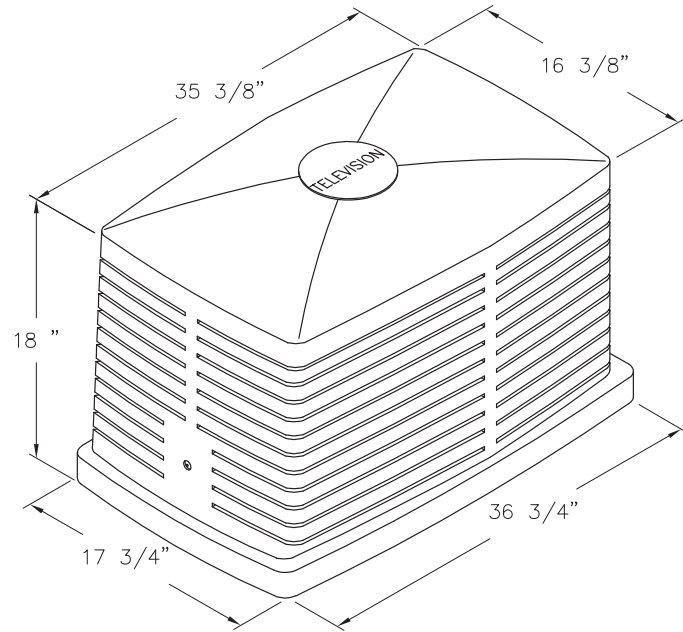

# 14" x 32" PEDESTAL ASSEMBLY

P6001235

ARMORCAST PRODUCTS COMPANY

DESCRIPTION	NOMINAL SIZE W x L x D	DOVE HEIGHT	ABOVE GRADE	SERIES PART NUMBER	APPROX. WEIGHT	PALLET QTY.
PEDESTAL	14 x 32 x 15	16	19	P6001235	38 lbs.	08