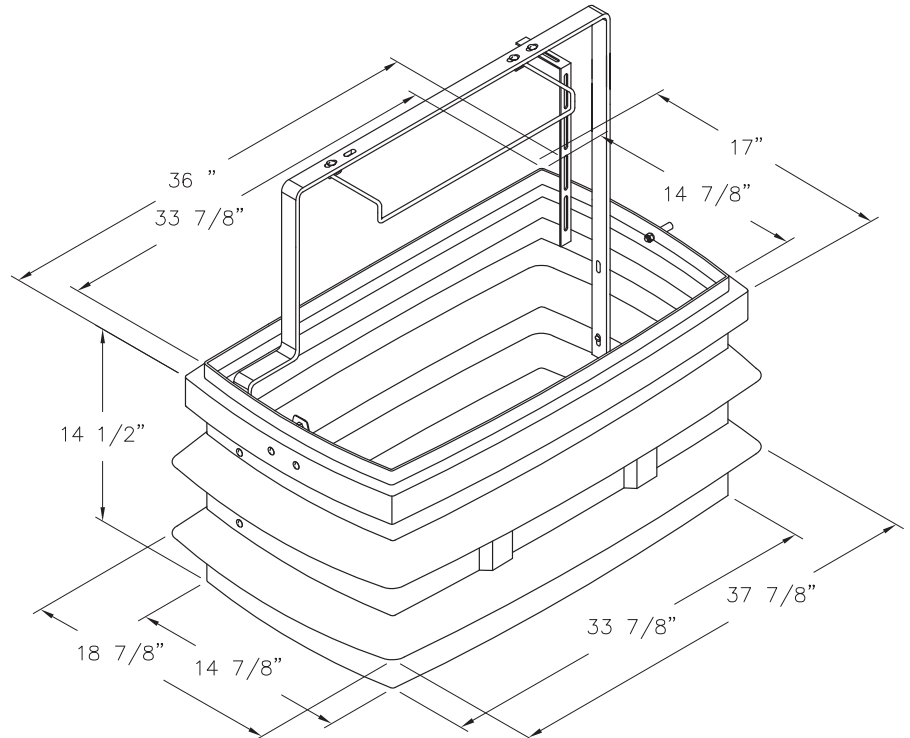

# 14" x 32" PEDESTAL ASSEMBLY

P6001235

ARMORCAST PRODUCTS COMPANY

DESCRIPTION	NOMINAL SIZE W x L x D	DOVE HEIGHT	ABOVE GRADE	SERIES PART NUMBER	APPROX. WEIGHT	PALLET QTY.
PEDESTAL	14 x 32 x 15	16	19	P6001235	38 lbs.	08