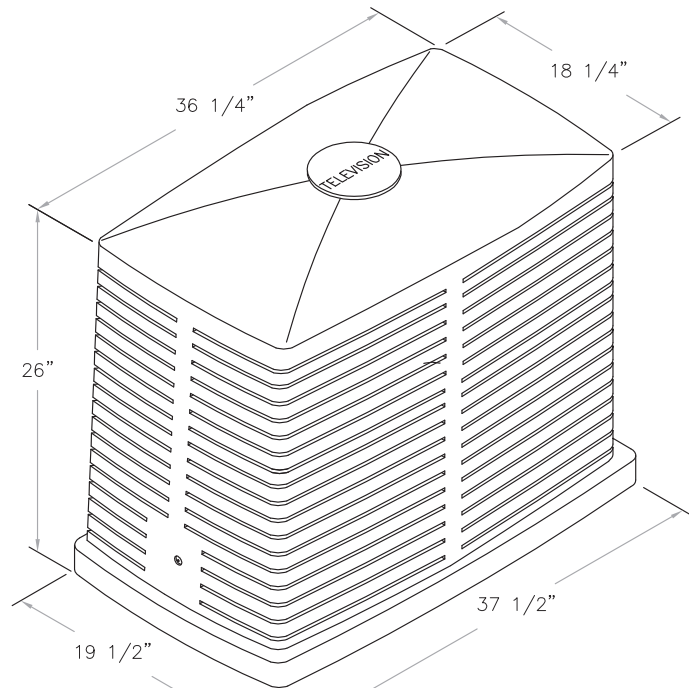

17" x 35" PEDESTAL ASSEMBLY

P6001245

ARMORCAST PRODUCTS COMPANY

DESCRIPTION	NOMINAL SIZE W x L x D	DOME HEIGHT	ABOVE GRADE	SERIES PART NUMBER	APPROX. WEIGHT	PALLET QTY.
PEDESTAL	17 x 35 x 38	24	27	P6001245	45 lbs.	08