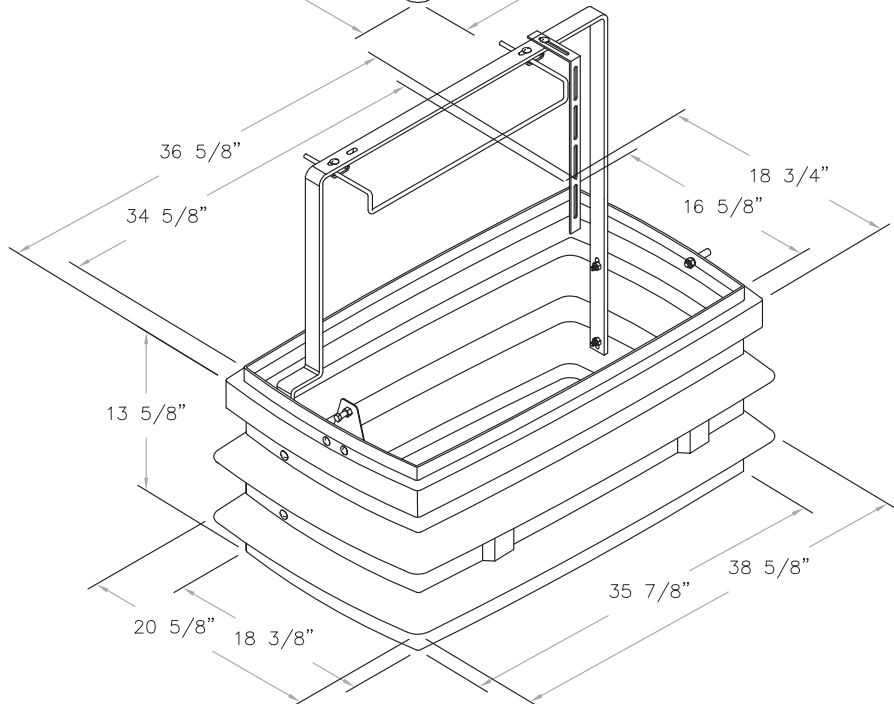

17" x 35" PEDESTAL ASSEMBLY

P6001245

ARMORCAST PRODUCTS COMPANY

DESCRIPTION	NOMINAL SIZE W x L x D	DOME HEIGHT	ABOVE GRADE	SERIES PART NUMBER	APPROX. WEIGHT	PALLET QTY.
PEDESTAL	17 x 35 x 38	24	27	P6001245	45 lbs.	08