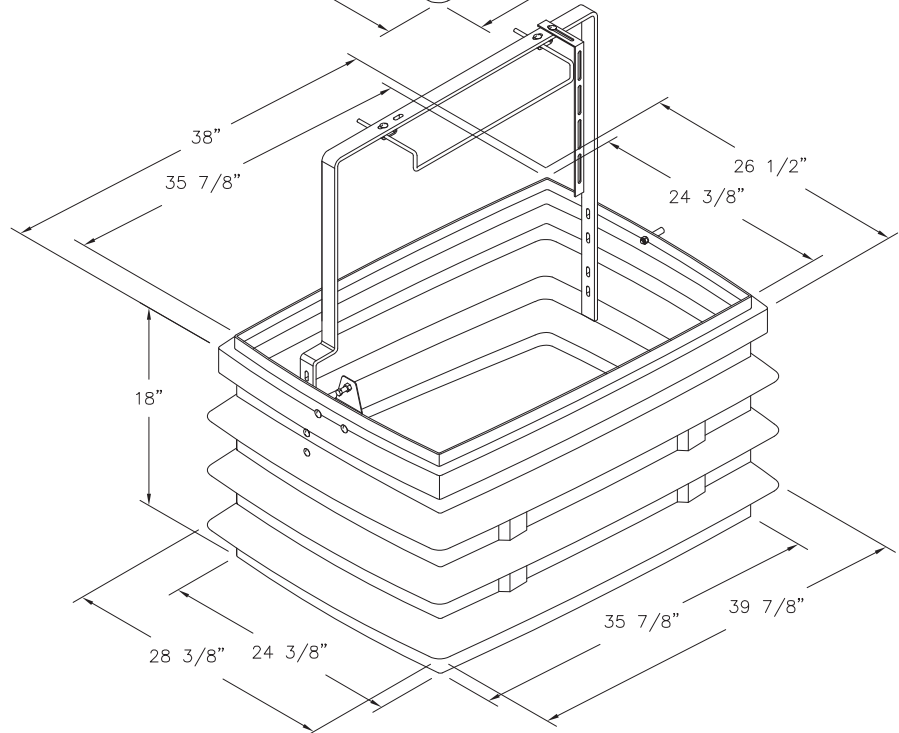

24" x 36" PEDESTAL ASSEMBLY

P6001250

ARMORCAST PRODUCTS COMPANY

DESCRIPTION	NOMINAL SIZE W x L x D	DOVE HEIGHT	ABOVE GRADE	SERIES PART NUMBER	APPROX. WEIGHT	PALLET QTY.
PEDESTAL	24 x 36 x 26	23	27	P6001250	65 lbs.	03