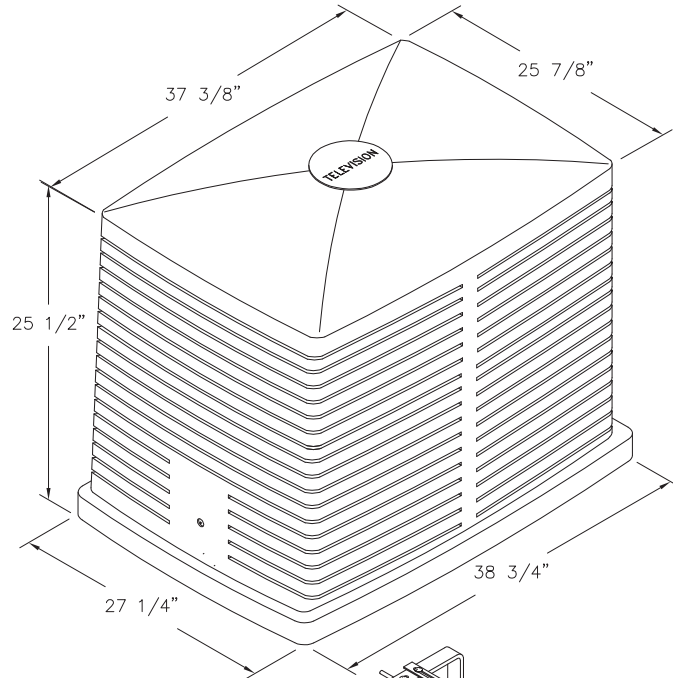

24" x 36" PEDESTAL ASSEMBLY

P6001250

ARMORCAST PRODUCTS COMPANY

DESCRIPTION	NOMINAL SIZE W x L x D	DOVE HEIGHT	ABOVE GRADE	SERIES PART NUMBER	APPROX. WEIGHT	PALLET QTY.
PEDESTAL	24 x 36 x 26	23	27	P6001250	65 lbs.	03