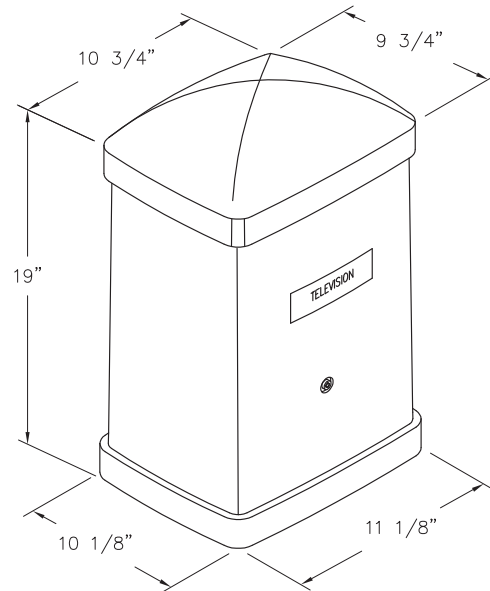

# 9" x 10" PEDESTAL ASSEMBLY

P6001203

ARMORCAST PRODUCTS COMPANY

DESCRIPTION	NOMINAL SIZE W x L x D	DOVE HEIGHT	ABOVE GRADE	SERIES PART NUMBER	APPROX. WEIGHT	PALLET QTY.
PEDESTAL	9 x 10 x 19	17	20	P6001203	13 lbs.	80