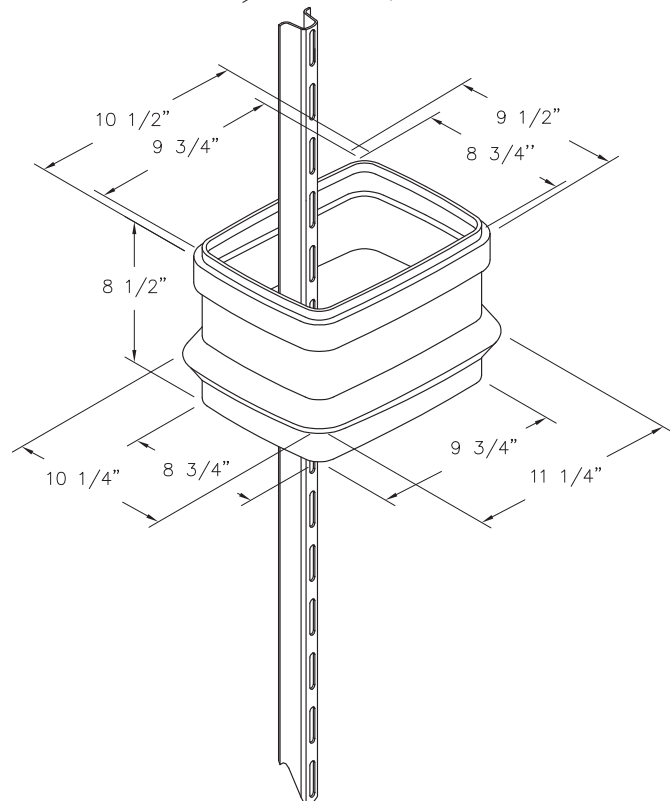

# 9" x 10" PEDESTAL ASSEMBLY

P6001203

ARMORCAST PRODUCTS COMPANY

DESCRIPTION	NOMINAL SIZE W x L x D	DOVE HEIGHT	ABOVE GRADE	SERIES PART NUMBER	APPROX. WEIGHT	PALLET QTY.
PEDESTAL	9 x 10 x 19	17	20	P6001203	13 lbs.	80